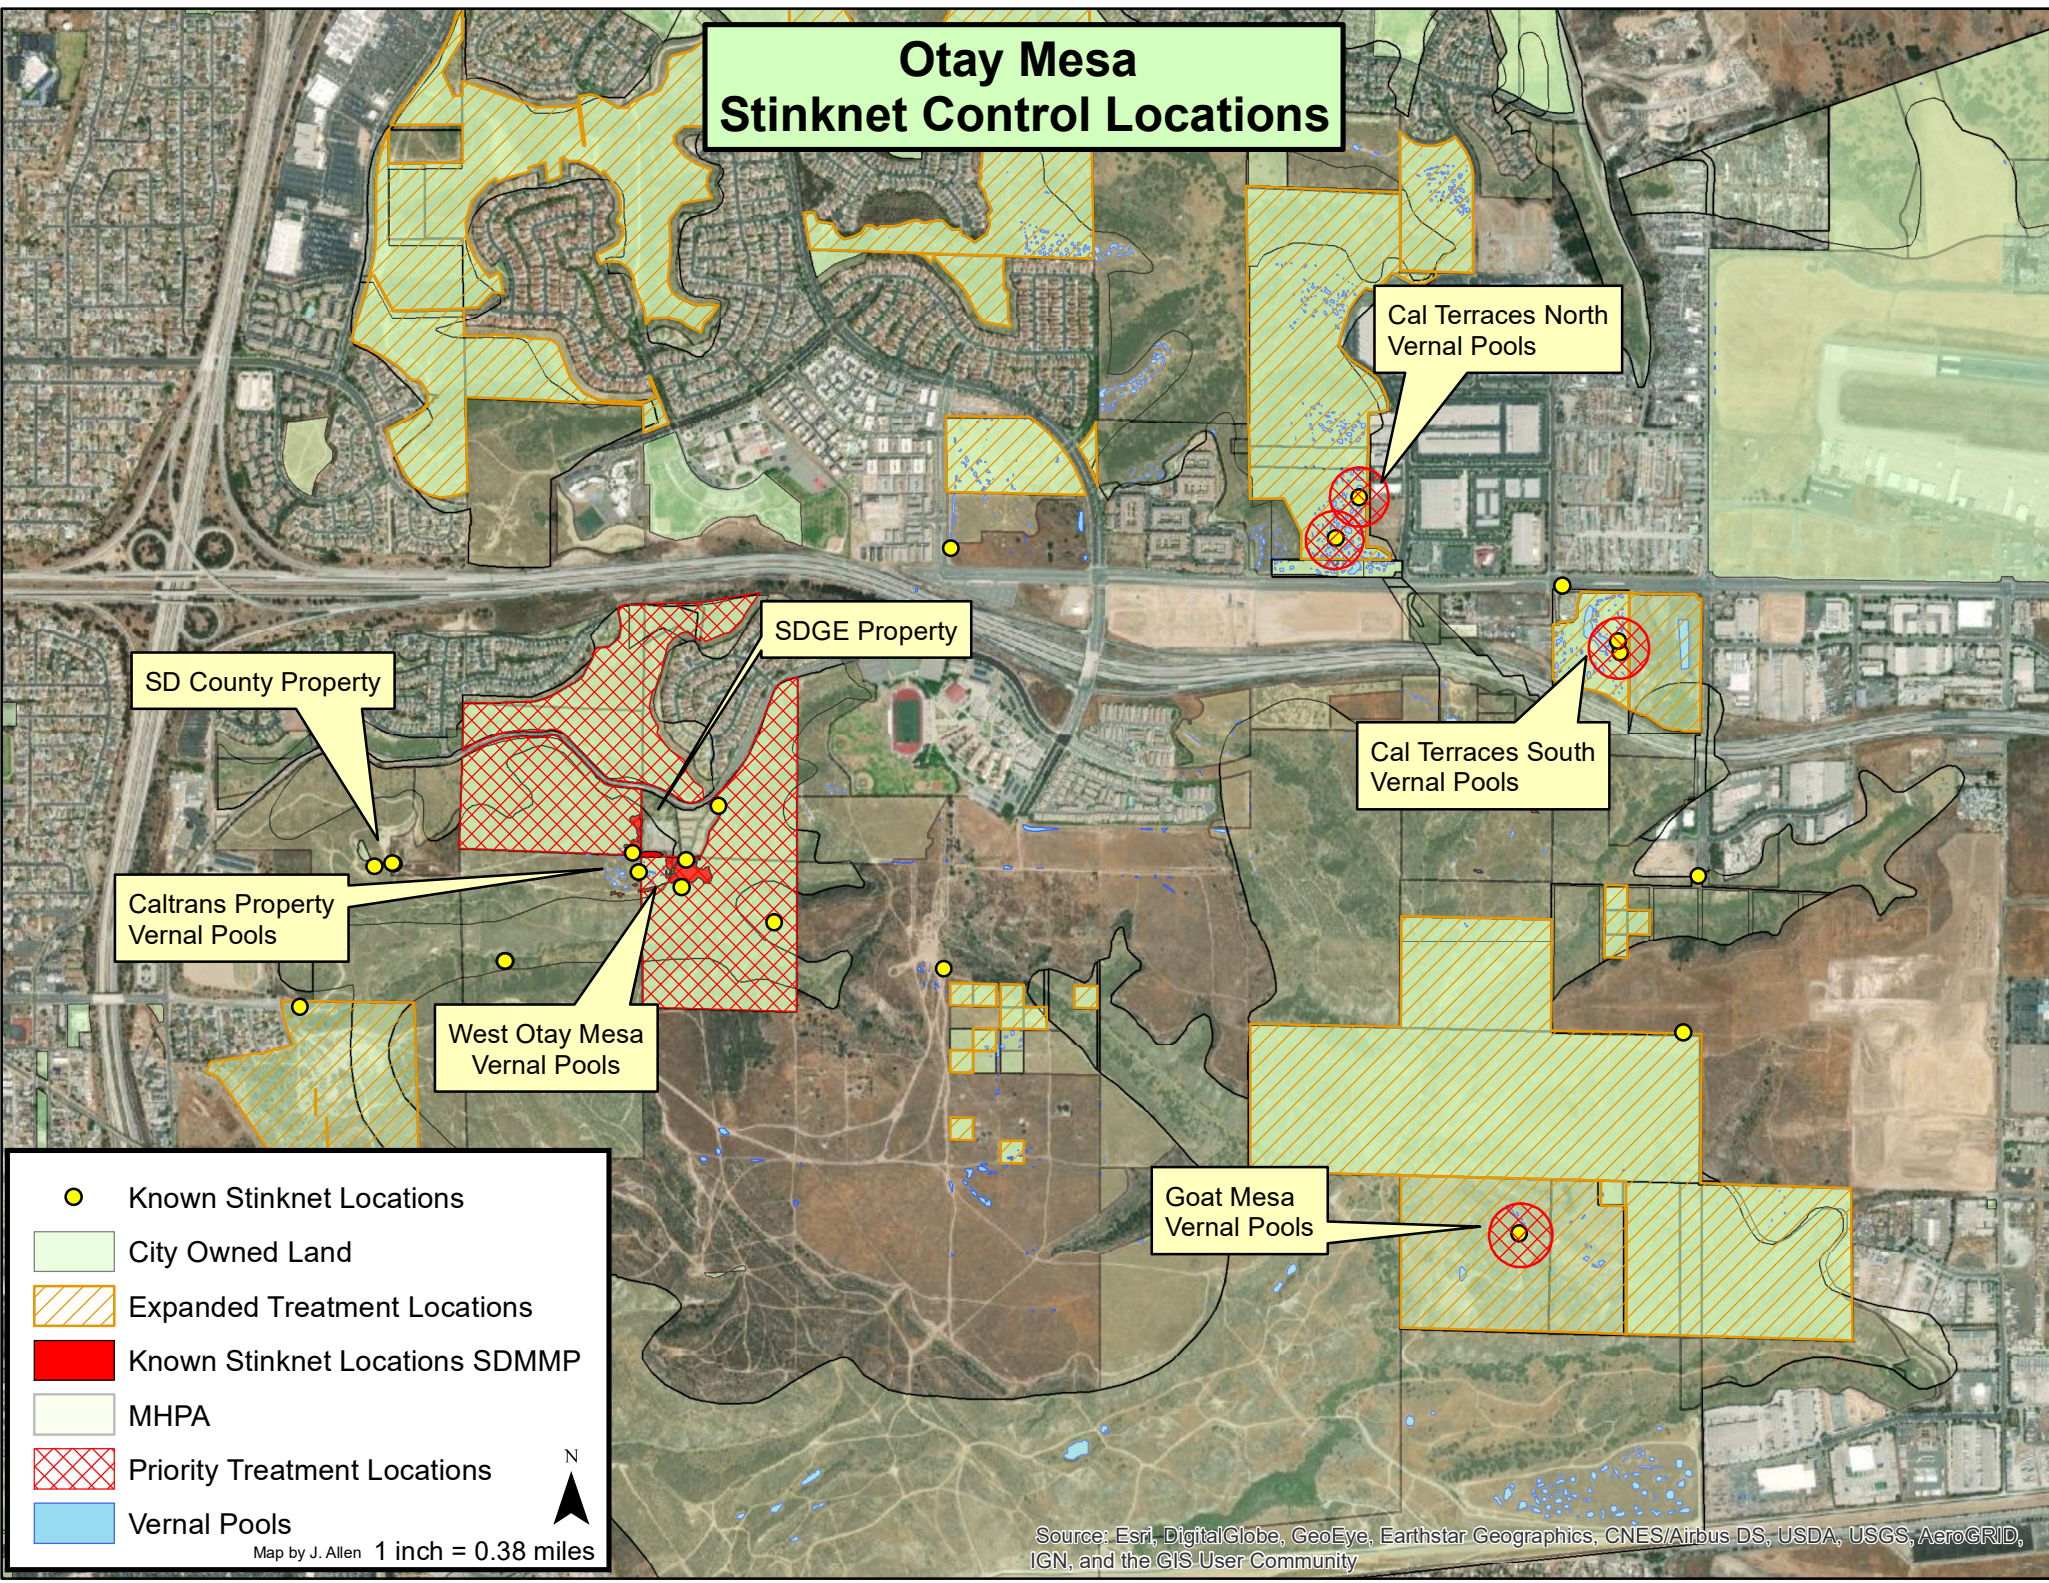

# Otay Mesa Stinknet Control Locations

SD County Property

SDGE Property

Cal Terraces North  
Vernal Pools

Cal Terraces South  
Vernal Pools

Caltrans Property  
Vernal Pools

West Otay Mesa  
Vernal Pools

Goat Mesa  
Vernal Pools

- Known Stinknet Locations
- City Owned Land
- Expanded Treatment Locations
- Known Stinknet Locations SD MMP
- MHPA
- Priority Treatment Locations
- Vernal Pools

Map by J. Allen 1 inch = 0.38 miles

Source: Esri, DigitalGlobe, GeoEye, Earthstar Geographics, CNES/Airbus DS, USDA, USGS, AeroGRID, IGN, and the GIS User Community